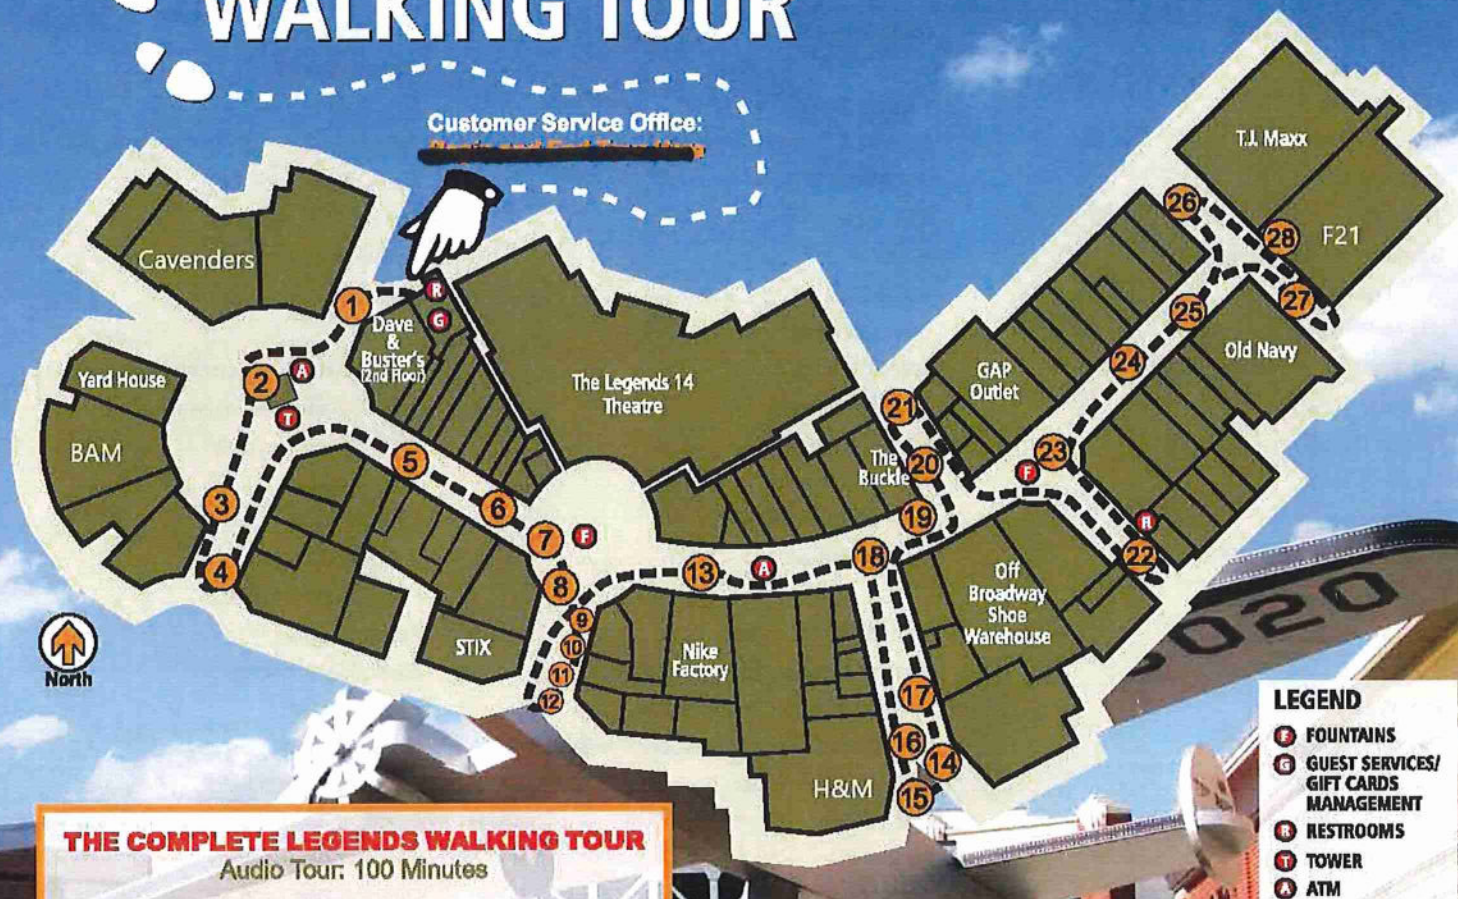

# THE LEGENDS WALKING TOUR

## THE COMPLETE LEGENDS WALKING TOUR

Audio Tour: 100 Minutes

1. Introduction to The Legends
2. Smokestack Tower
3. Musicians Corridor
4. The Golden Mean
5. Athletes Corridor
6. Runners Sculpture
7. Civic Courtyard Fountain
8. Inventors, Pioneers and Industry Leaders
9. Walter P. Chrysler
10. Clyde Tombaugh
11. Jack St. Clair Kilby
12. Amelia Earhart
13. Kansas Firsts
14. Kansas State Symbols
15. Ornate Box Turtle
16. Early Explorers
17. Osage Indians
18. Wyatt Earp
19. Home on the Range Sculpture
20. The Yellow Brick Road
21. Performing Artists
22. Civic Leaders
23. Dwight Eisenhower
24. Visual Artists, Poets and Writers
25. Media Professionals
26. Elizabeth "Grandma" Layton
27. Gordon Parks
28. Conclusion

## THE ABBREVIATED LEGENDS WALKING TOUR

Audio Tour: 40 Minutes

Instructions: Punch In numbers listed below on your handheld controller. Follow map to these numbers.

1. Introduction to The Legends
3. Musicians Corridor
5. Athletes Corridor
8. Inventors, Pioneers and Industry Leaders
13. Kansas Firsts
14. Kansas State Symbols
16. Early Explorers
21. Performing Artists
22. Civic Leaders
24. Visual Artists, Poets and Writers
25. Media Professionals
28. Conclusion

## **Kansas Facts/Firsts**

Kansas Symbols (bison, honeybee, tiger salamander, meadowlark, ornate box turtle, cottonwood, sunflower)  
NASCAR/Jim Roper  
Dodge City  
Rick Mears  
Home on the Range sculpture/Kansas Obelisk  
Drag Racing