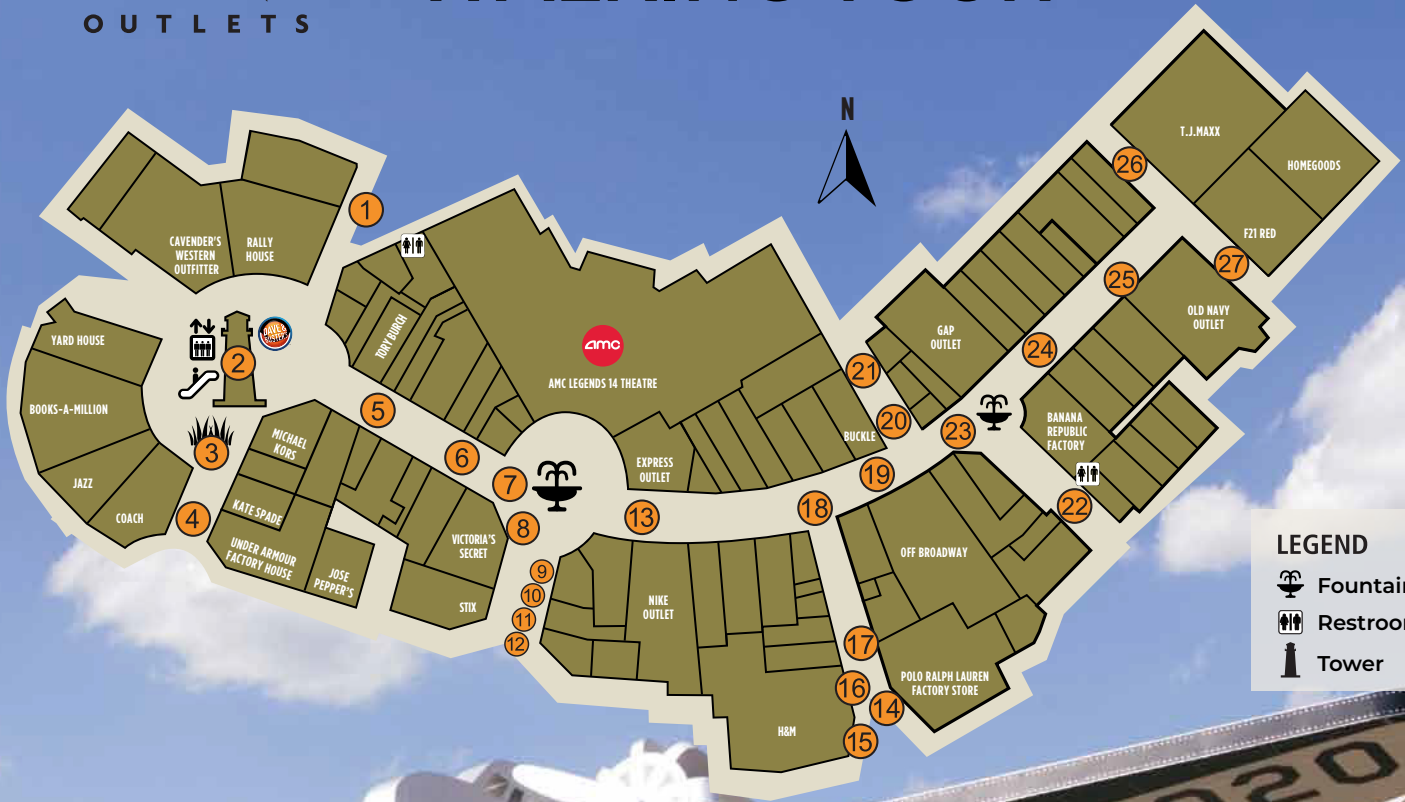

LEGENDS[®] WALKING TOUR

OUTLETS

LEGEND

-  Fountains
-  Restrooms
-  Tower

THE COMPLETE LEGENDS WALKING TOUR

1. Buffalo Soldiers
2. Smokestack Tower
3. Musicians Corridor
4. The Golden Mean
5. Athletes Corridor
6. Runners Sculpture
7. Civic Courtyard Fountain
8. Inventors, Pioneers and Industry Leaders
9. Walter P. Chrysler
10. Clyde Tombaugh
11. Jack St. Clair Kilby
12. Amelia Earhart
13. Kansas Firsts
14. Kansas State Symbols
15. Ornate Box Turtle
16. Early Explorers
17. Osage Indians
18. Wyatt Earp
19. Home on the Range Sculpture
20. The Yellow Brick Road
21. Performing Artists
22. Civic Leaders
23. Dwight Eisenhower
24. Visual Artists, Poets and Writers
25. Media Professionals
26. Elizabeth "Grandma" Layton
27. Gordon Parks